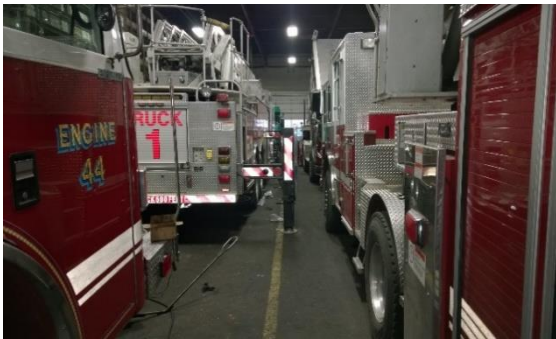

- ✓ Servicing All Brands, Types
 - ✓ Engines
 - ✓ Ladder Trucks
 - ✓ Command Units
 - ✓ Rescue Equipment

Unmatched Capabilities

- ✓ 75 Service Bays
- ✓ Complete Mechanical Services, using the latest Diagnostic software
- ✓ PM Services. Suspension, Drivetrain, Brake, and Steering Repair
 - ✓ Collision, Painting, and Frame Repair
- ✓ Four Paint Booths, Three Frame Racks, In-House Media Blast